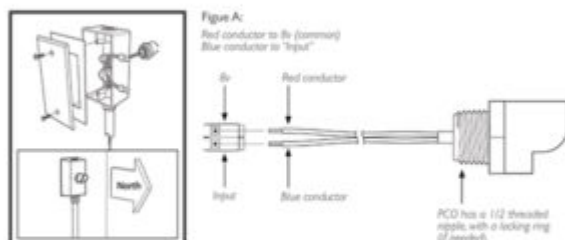

****Standard Colors/Pricing are White on White (Custom May be Ordered)**

\$165.00

[Select options](#)

[Quick View](#)

■

[Add to cart](#)

[Quick View](#)

PCELL 2W0 BB