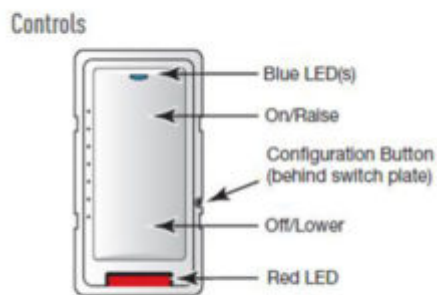

[Select options](#)

Quick View

LMDM 101 – DIMMING WALL SWITCH

0 out of 5

IDEAL FOR USE IN APPLICATIONS WHERE DIMMING CONTROL IS DESIRED, SUCH AS CONFERENCE AND BOARD ROOMS, CLASSROOMS, TRAINING CENTERS AND PRIVATE OFFICES. USED TOGETHER WITH THE LMSW-105 DLM SCENE SWITCH, THE LMDM-101 WORKS AS PART OF A FLEXIBLE SCENE-BASED PRESET DIMMING SYSTEM – BY WATTSTOPPER

$90.00 – $100.00