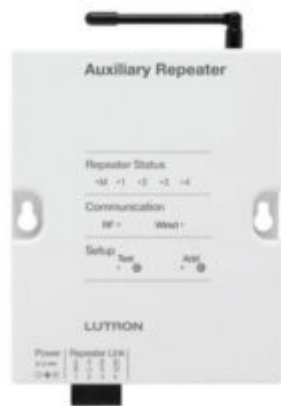

Visit our new shop at LITERITE.COM to shop lighting controls!

Quick View

CONNECT - BDG2 - 1   -   RADIO   RA2 CONNECT BRIDGE

- Out of stock

Visit our new shop at LITERITE.COM to shop lighting controls!

Quick View

RR - AUX - REP - WH   -   RadioRA   2 AUXILIARY REPEATER

RadioRA 2 AUXILLARY REPEATERS CAN BE ADDED TO EXTEND THE RF RANGE FOR LARGER SYSTEM APPLICATIONS (UP TO FOUR (4) AUXILIARY REPEATERS CAN BE ADDED) – BY LUTRON

- Out of stock